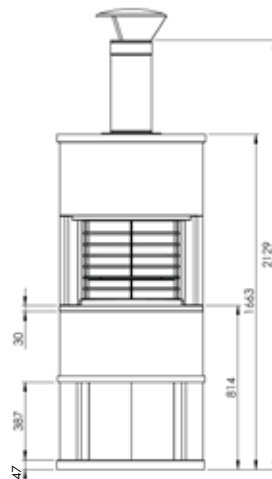

NEW

**Nordpeis**

Roma

Elegant open-air heat

Roma with grill removed
Reverse: Roma with removable
grill in situ

Prolong your relaxing evenings outside with the warmth of a Roma outdoor fireplace. With an elegant and modern cylindrical exterior and made from lightweight concrete, the Roma is easy to assemble and install and makes an instant freestanding al fresco statement.

The combustion chamber offers an optimal view of the flames and finished in light-coloured Thermotte™, which is extremely durable and shock-resistant. The Roma also comes with a removable grill that can be easily slotted inside the chamber with the provided tools for cooking your own outdoor cuisine.

Dimensions

Product code: 765-025

All dimensions in mm.
Net Weight Range: 352kg**

The nature of the Roma's concrete material may be liable to surface crazing. Whilst for some this natural change in the material makes for attractive aesthetic, if not desired, repairs can be made with light/acrylic filler. If you wish to tailor your Roma further to a colour scheme, the unfinished concrete can be painted with silica-based masonry paint to suit your garden design.